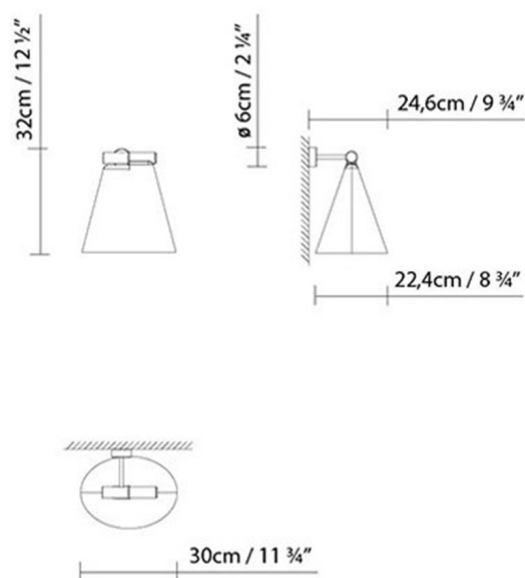

Description:

Vitrified translucent porcelain wall lamp. Available in texturized matte white, with copper fittings. A soft glow around it, and direct light below.

Materials:

Porcelain.

Certifications:

IP20

CONE LIGHT W

Light source:

LED ▶ A+ LED 15W (E27)

 ▶ A+ Fluo. max. 30W (E27)

 ▶ D Halo. ECO max. 70W (E27)

Weight :

Net kg.: 3.2

Gross kg: 5.1

Packaging:

N. packages: 1

Volume m3: 0.006

Dimensions cm: 26 x 15 x 14

Collection

Designer
Technical drawing
Instrucciones de montaje
3D
Assembly instructions