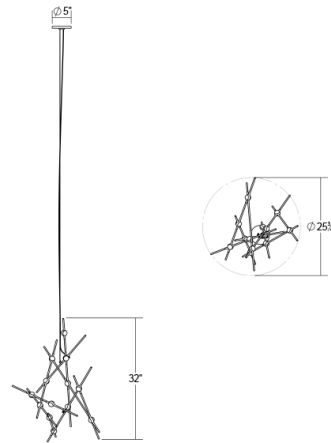

SONNEMAN
A WAY OF LIGHT

constellation™ Aquila Minor

2151.13W

DIMENSIONS

Height	32"
Minimum Height	32"
Diameter	27.75"
Canopy/Backplate/Base	4.5"
Hanging Details	10' Adjustable Cord/Cable"

ELECTRICAL SPECS

Bulb Type	Integral LED
Bulb Quantity	13
Bulb Included?	Yes
Wattage	26
Initial Lumens	3280
Input Voltage	100-277VAC
CCT	3000K
CRI	90
Power Supply Type	Driver
Power Supply Quantity	1
Power Supply Location	Remote
Dimming Type	0-10V

SHIPPING

Carton 1 L x W x H	23" x 16" x 16"
Carton 1 GW	14 lbs.

SHADE 1

Quantity	26
Color	White
Material	White Optical Acrylic
Height	0.5"

AVAILABLE FINISHES

Satin Nickel (.13)

GENERAL LISTINGS

cETL
cUL
Dry Location