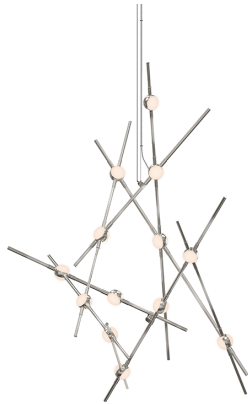

SONNEMAN
A WAY OF LIGHT

constellation™ Aquila Minor

2151.13W

DIMENSIONS

Height	32"
Minimum Height	32"
Diameter	27.75"
Canopy/Backplate/Base	4.5"
Hanging Details	10' Adjustable Cord/Cable"

ELECTRICAL SPECS

Bulb Type	Integral LED
Bulb Quantity	13
Bulb Included?	Yes
Wattage	26
Initial Lumens	3280
Input Voltage	100-277VAC
CCT	3000K
CRI	90
Power Supply Type	Driver
Power Supply Quantity	1
Power Supply Location	Remote
Dimming Type	0-10V

SHIPPING

Carton 1 L x W x H	23" x 16" x 16"
Carton 1 GW	14 lbs.

SHADE 1

Quantity	26
Color	White
Material	White Optical Acrylic
Height	0.5"

AVAILABLE FINISHES

Satin Nickel (.13)

GENERAL LISTINGS

cETL
cUL
Dry Location