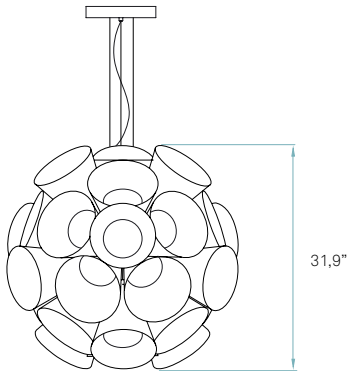

**LED Dandelion**

by Burkhard Dämmer

33,5"

## Components

**Metal canopy**  
Brushed Nickel  
ø 11"

**Electrical cable**  
Transparent 8 ft drop

**Steel cable**  
3 x 8 ft drop

**Diffuser**  
Matt satin acrylic

**Required**  
Shade mount required  
Difficulty: \*\*\*\*

## Details

Input Voltage	Luminous Flux *	CRI	Watt.	CCT	Lifetime (L70)
120V-277V	3362 lm	90	120 W	3000 K	40000h

\* Measurements taken using white shades, Veneer Ref: 20 Ivory White