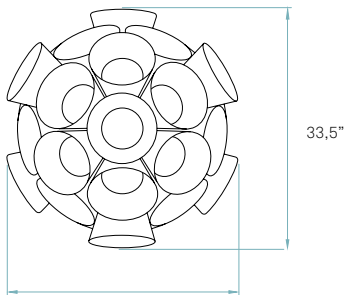

**LED Dandelion**

by Burkhard Dämmer

33,5"

## Components

**Metal canopy**  
Brushed Nickel  
ø 11"

**Electrical cable**  
Transparent 8 ft drop

**Steel cable**  
3 x 8 ft drop

**Diffuser**  
Matt satin acrylic

**Required**  
Shade mount required  
Difficulty: \*\*\*\*

## Details

Input Voltage	Luminous Flux *	CRI	Watt.	CCT	Lifetime (L70)
120V-277V	3362 lm	90	120 W	3000 K	40000h

\* Measurements taken using white shades, Veneer Ref: 20 Ivory White