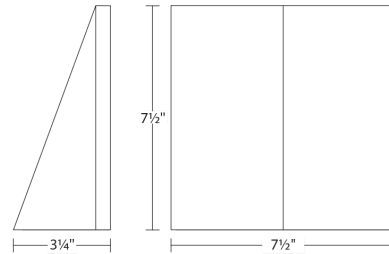

#### DIMENSIONS

Height	7.5"
Width	7.5"
Extension	3.25"
Minimum Extension	3.25"
Maximum Extension	3.25"
Switch Type	N/A"
Fixture Weight	2 lbs.

#### SHIPPING

Carton 1 L x W x H	10" x 10" x 6"
Carton 1 GW	3 lbs.