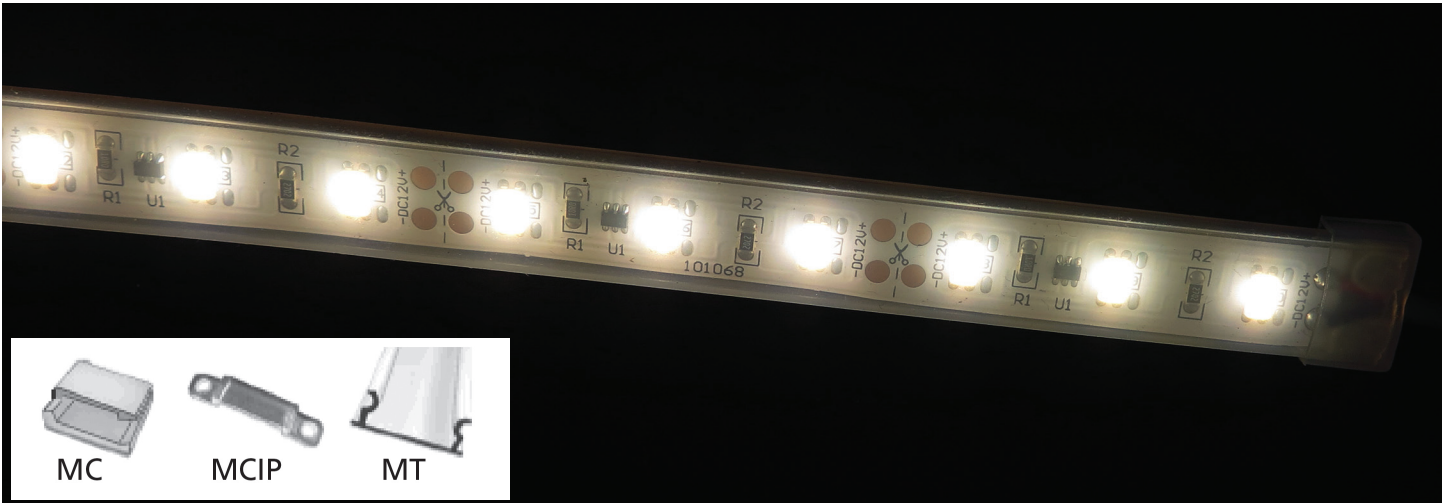

TPR COVEMAX® 4.0

IP67

Description:

The **Covemax® 4.0** is a flexible 12VDC tape light for Architectural and Entertainment use. It is available in Non-Protected, Indoor Protected and IP67 Rated Weatherproof jackets. The Covemax® 4.0 is cuttable every 2" and there are a range of mounting options. In addition there are an assortment of Extrusions available for this product. It is available in 4 color temperatures shown below.

Specifications:

- 3.3W/ft
- 12VDC
- 590lm/ft
- 70% Light Maintenance at 50, 000hrs
- Dimmable/Controllable
- 120 Degree Viewing Angle
- Ambient Temp of -4F to 122F
- 18 LED's per foot
- Max Lead length 35' with AWG20/3

Certifications:

Ordering Logic:

MODEL	RATING	COLOR TEMP (K)	MOUNTING	LENGTH (inches)
TPR-FL-CMX4.0	NP (No Protection) IP (Indoor Protection) WP (IP67)	2700 3000 4000 5000	MC (Adhesive Clip) MCIP (Screw Clip) MT (Mounting Track)	

Example: **TPR-FL-CMX4.0-WP-3000-MT-96"**
 Covemax X 4.0, Weatherproof, 3000K, with Mounting Track, 96" fixture.