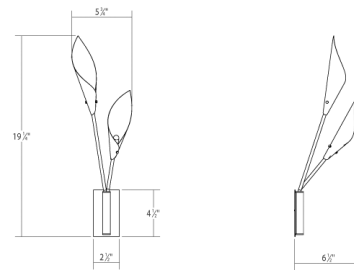

#### DIMENSIONS

Height	19.25"
Width	5.75"
Extension	6.5"
Minimum Extension	6.5"
Maximum Extension	6.5"

#### SHADE 1

Quantity	2
Color	White
Material	PET
Height	7.5"
Diameter	2.25