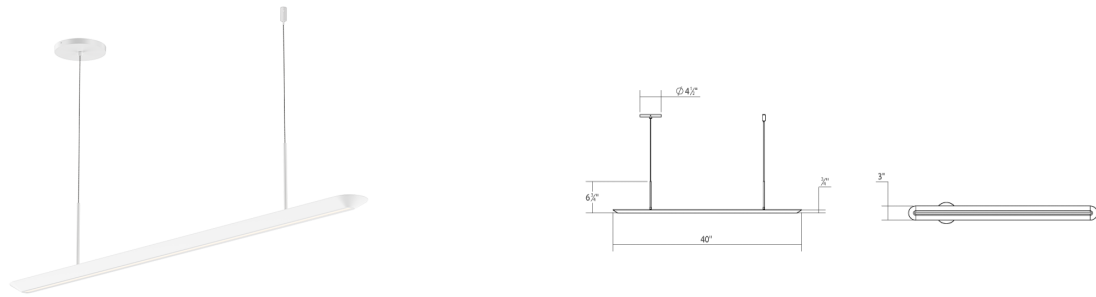

SONNEMAN
A WAY OF LIGHT

glide™ LED Pendant w/Downlight

2352.03

DIMENSIONS

Height	6.75"
Minimum Height	8.5"
Maximum Height	80.5"
Width	40"
Depth	3"
Canopy/Backplate/Base	4.5"
Hanging Details	6' Adjustable Cord"

ELECTRICAL SPECS

Bulb Type	Integral LED
Bulb Quantity	2
Bulb Included?	Yes
Wattage	20
Initial Lumens	2000
Input Voltage	120 VAC
CCT	3000K
CRI	90
Power Supply Type	Driver
Power Supply Quantity	1
Power Supply Location	Outlet Box
Dimming Type	TRIAC/ELV

SHIPPING

SHADE 1

Quantity	2
Color	Satin White
Material	Aluminum w/Acrylic
Height	0.75"
Diameter	40

AVAILABLE FINISHES

Satin White (.03)
Bright Satin Aluminum (.16)
Satin Black (.25)

GENERAL LISTINGS

cETL
cUL
Damp Location