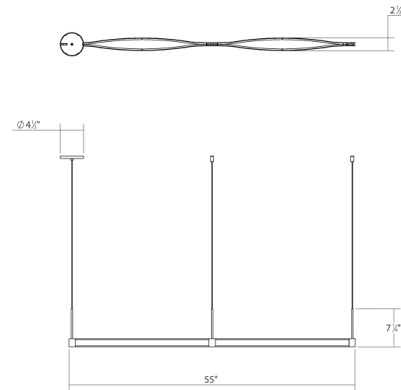

SONNEMAN
A WAY OF LIGHT

ola™ Double Linear LED Pendant

22QKCL02120PHA

DIMENSIONS

Height	7.5"
Minimum Height	9"
Width	55"
Depth	2.5"
Canopy/Backplate/Base	6"
Hanging Details	6" Adjustable Cord/Cable"

ELECTRICAL SPECS

Bulb Type	Integral LED
Bulb Quantity	2
Bulb Included?	Yes
Wattage	24
Initial Lumens	2200
Input Voltage	120 VAC
CCT	3000K
CRI	90
Power Supply Type	Driver
Power Supply Quantity	1
Power Supply Location	Canopy
Dimming Type	TRIAC/ELV

SHIPPING

SHADE 1

Quantity	2
Color	Satin White
Material	Aluminum w/Optical Acrylic
Height	1.5"
Diameter	26

AVAILABLE FINISHES

Satin Black (.25)

GENERAL LISTINGS

cETL
cUL
Dry Location

PROJECT