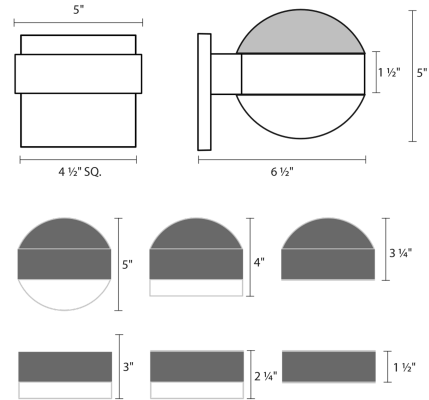

SONNEMAN
A WAY OF LIGHT

reals Downlight LED Sconce

7300.PC.FW.72-WL

DIMENSIONS

Height	2.5"
Width	5"
Extension	6.5"
Minimum Extension	6.5"
Maximum Extension	6.5"
Fixture Weight	3 lbs.

ELECTRICAL SPECS

Bulb Type	Integral LED
Bulb Quantity	1
Bulb Included?	Yes
Wattage	10
Initial Lumens	1040
Input Voltage	120VAC
CCT	3000K
CRI	90
Power Supply Type	Driver
Power Supply Quantity	1
Power Supply Location	Outlet Box
Dimming Type	TRIAC/ELV

SHIPPING

Carton 1 L x W x H	9" x 10" x 9"
Carton 1 GW	4 lbs.

SHADE 1

Quantity	1
Color	White
Material	Frosted White Polycarbonate
Height	0.75"

AVAILABLE FINISHES

Textured Bronze (.72)
Textured Gray (.74)
Textured White (.98)